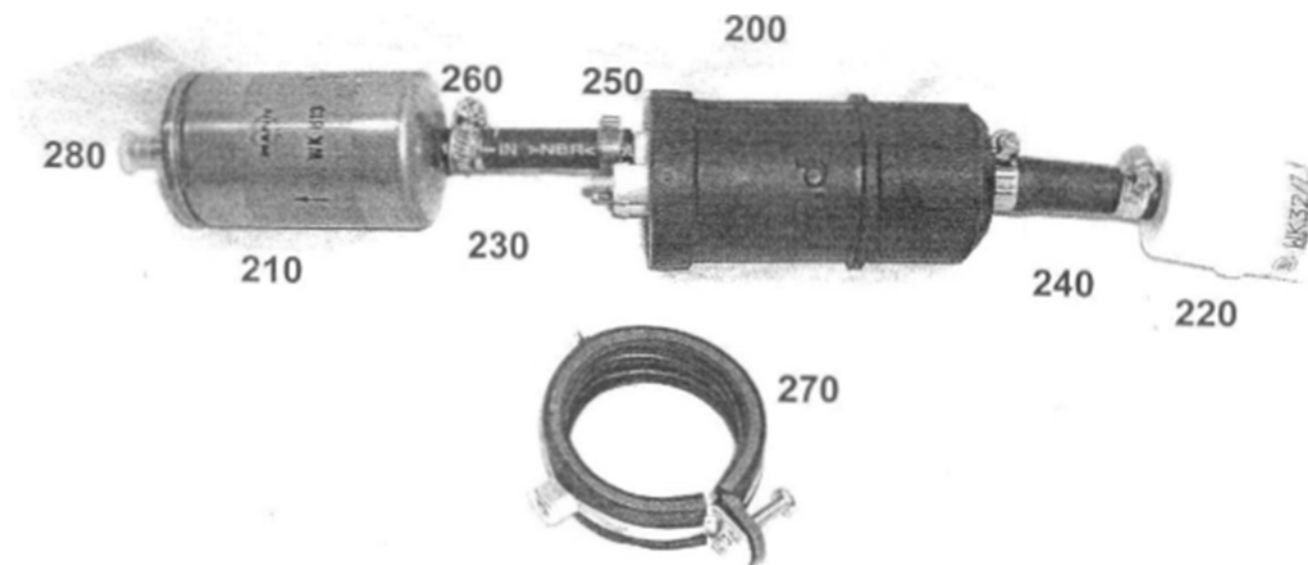

Fuel System

Fig. No.	Qty.	Designation	Part. No.	Neoteric Part No.
200	1	Fuel pump	070.9	5266
210	1	Micro fuel filter	067.4	5733
220	1	Fuel filter	067.3	5372
230	1	Fuel line	062.34/60	6335
240	1	Fuel line	062.35/60	6334
250	1	Clamp	063.21	5993
60	3	Clamp	063.23	2203
270	1	Fuel pump holder	063.28	6636
280	1	Cap	083.9	7209