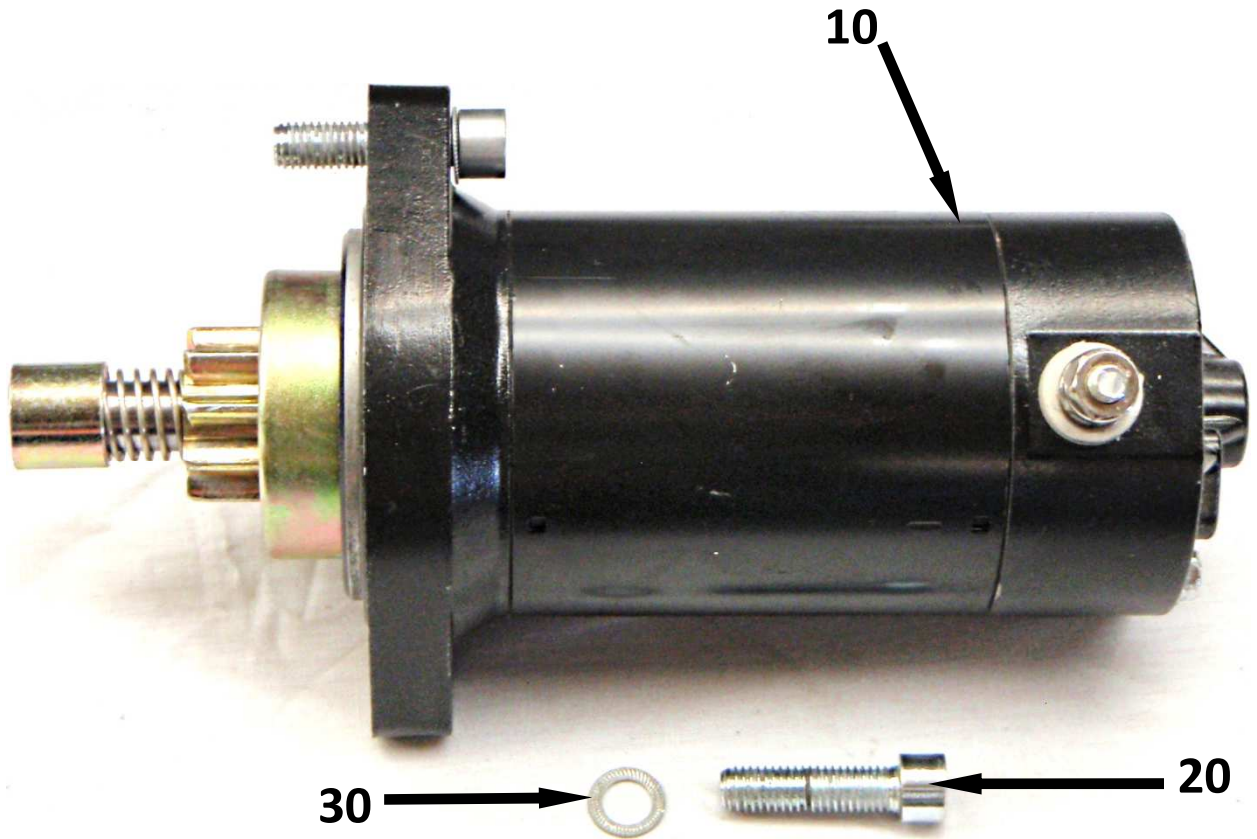

Start Device 3701

Fig. No.	Qty.	Description	Neoteric Part #	Remark / Note
10	1	Electric starter	6982	OEM Starter (shown above)
10	-	Electric starter	7563	Replacement Starter
20	2	Cylinder Screw	2348	
30	2	Serrated lock washer	5995	