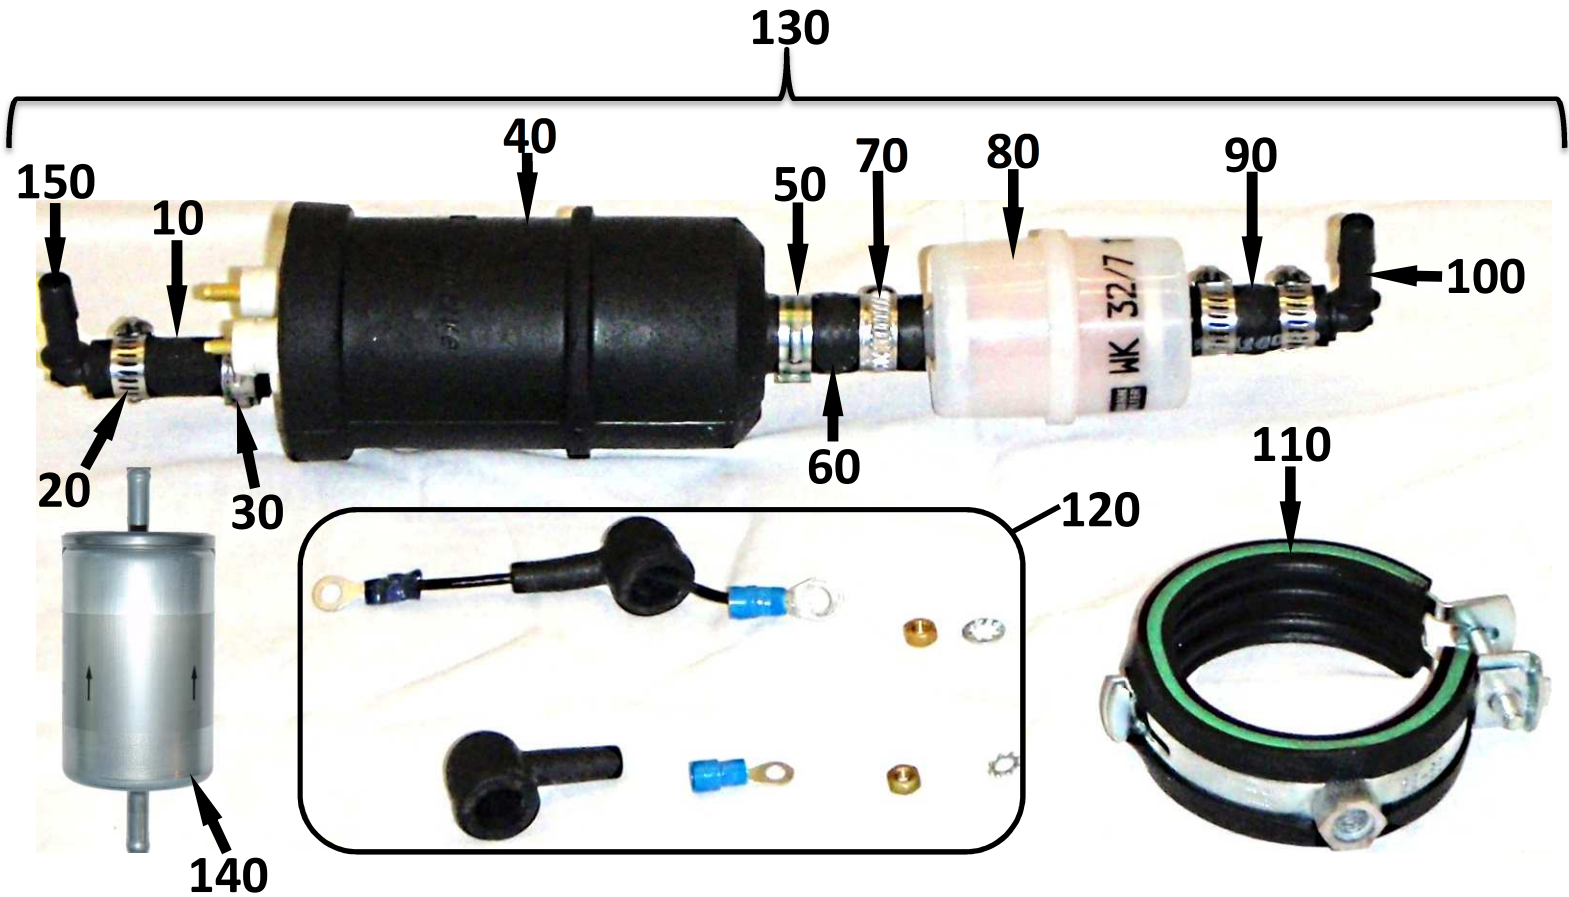

Hirth Fuel System

| Fig. No. | Qty. | Description | Neoteric Part # | Remark / Notes |
|----------|------|--------------------------|-----------------|---------------------------|
| 10 | 1 | Fuel Line | 6335 | |
| 20 | 3 | Screw/Band Hose Clamp | 2203 | |
| 30 | 1 | Pinch Hose Clamp, Sm | 5993 | |
| 40 | 1 | Electric Fuel Pump | 6414 | |
| 50 | 1 | Pinch Hose Clamp, Lg | 5986 | |
| 60 | 1 | Fuel Line | 6334 | |
| 70 | 1 | Gapless Hose Clamp | 6943 | |
| 80 | 1 | Fuel Filter | 5372 | |
| 90 | 3" | Fuel Line | 3193 | |
| 100 | 1 | Large Elbow | 2674 | |
| 110 | 1 | Fuel Pump Holder | 6336 | |
| 120 | 1 | Fuel Pump Connection Kit | 6628 | |
| 130 | - | Fuel Pump Assy | 6666 | Includes Fig No. 10 - 120 |
| 140 | 1 | Micro Fuel Filter | 5373 | |
| 150 | 1 | Small Elbow | 2438 | |