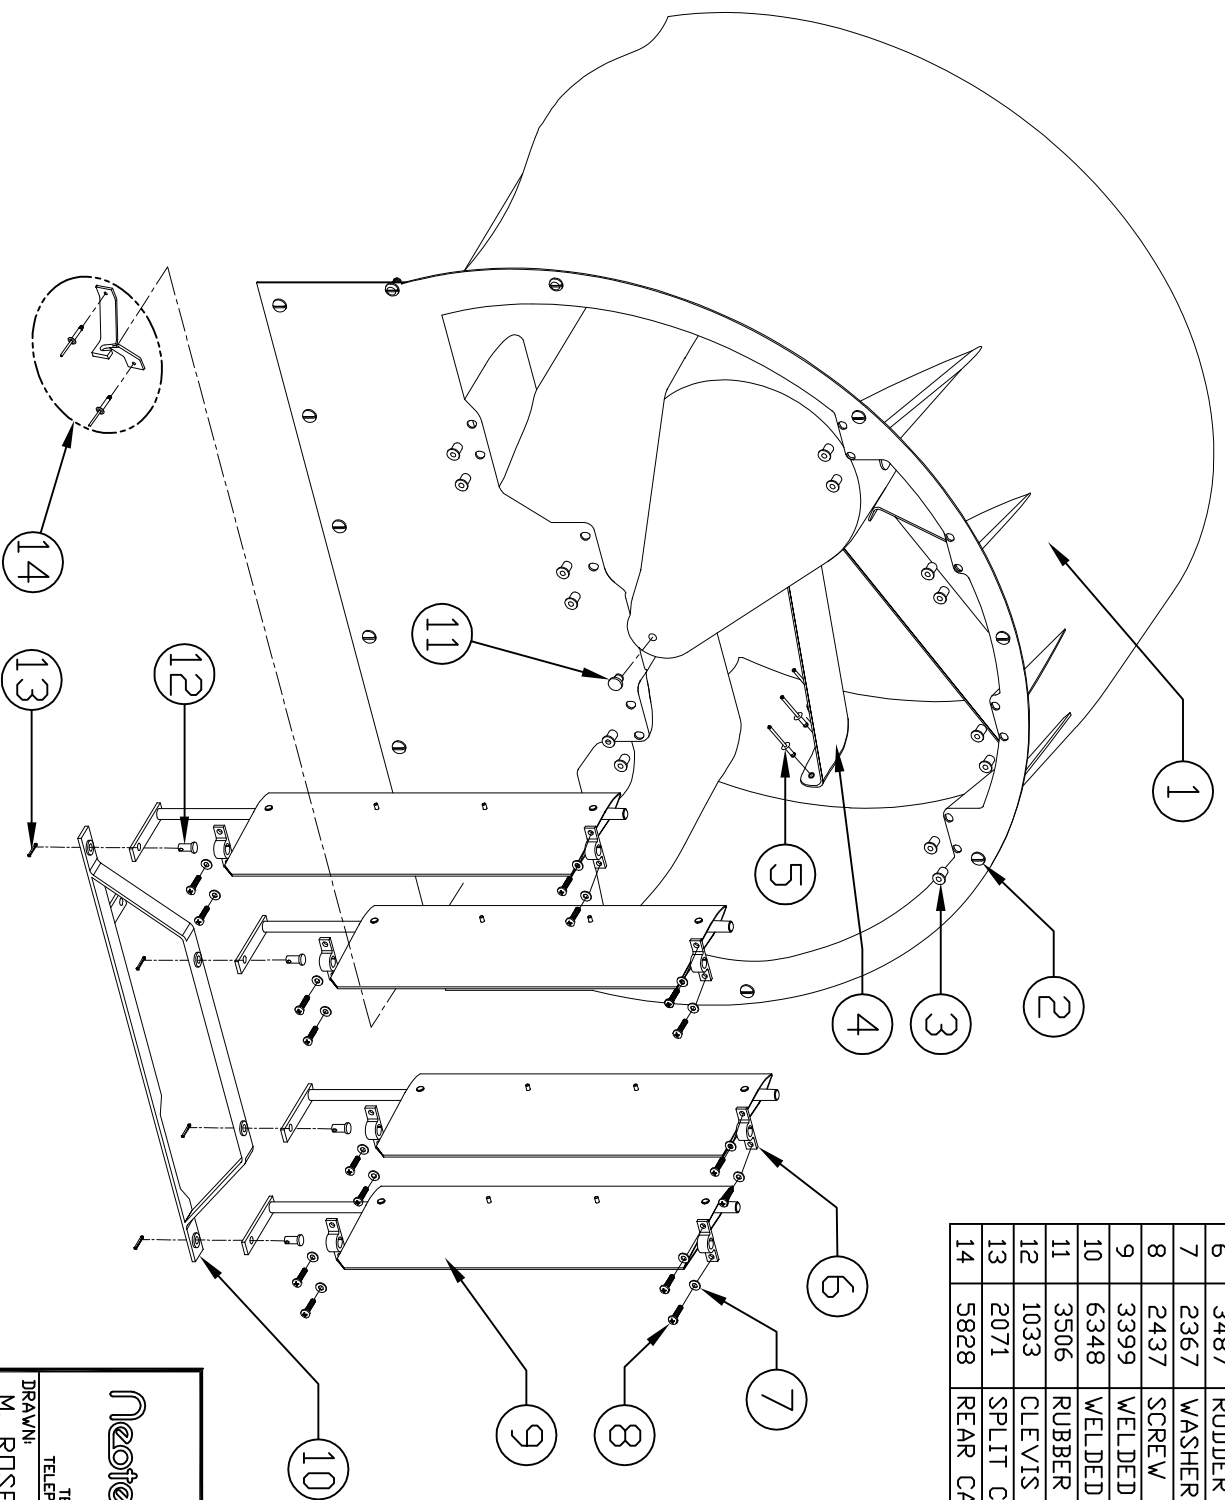

HT4 THRUST DUCT  
SHOWN HERE

REF. PART NO.	DESCRIPTION
1	HT4 THRUST DUCT ASSY
1	HT6 THRUST DUCT ASSY
2	SCREW
3	WELL NUT
4	HT4 STATOR BLADE
4	HT6 STATOR BLADE
5	POP RIVET
6	RUDDER BEARING
7	WASHER
8	SCREW
9	WELDED RUDDER
10	WELDED RUDDER BAR
11	RUBBER BUMPER
12	CLEVIS PIN
13	SPLIT COTTER PIN
14	REAR CABLE MOUNT KIT

BILL OF MATERIAL

Neoteric Hovercraft Inc.

1649 TIPECANDE STREET  
TERRE HAUTE, INDIANA, U.S.A. 47807-2394  
TELEPHONE (812) 234-1120 FAX (812) 234-3217

DRAWN: M. ROSEBRAUGH  
NAME: THRUST DUCT AND RUDDER ASSY