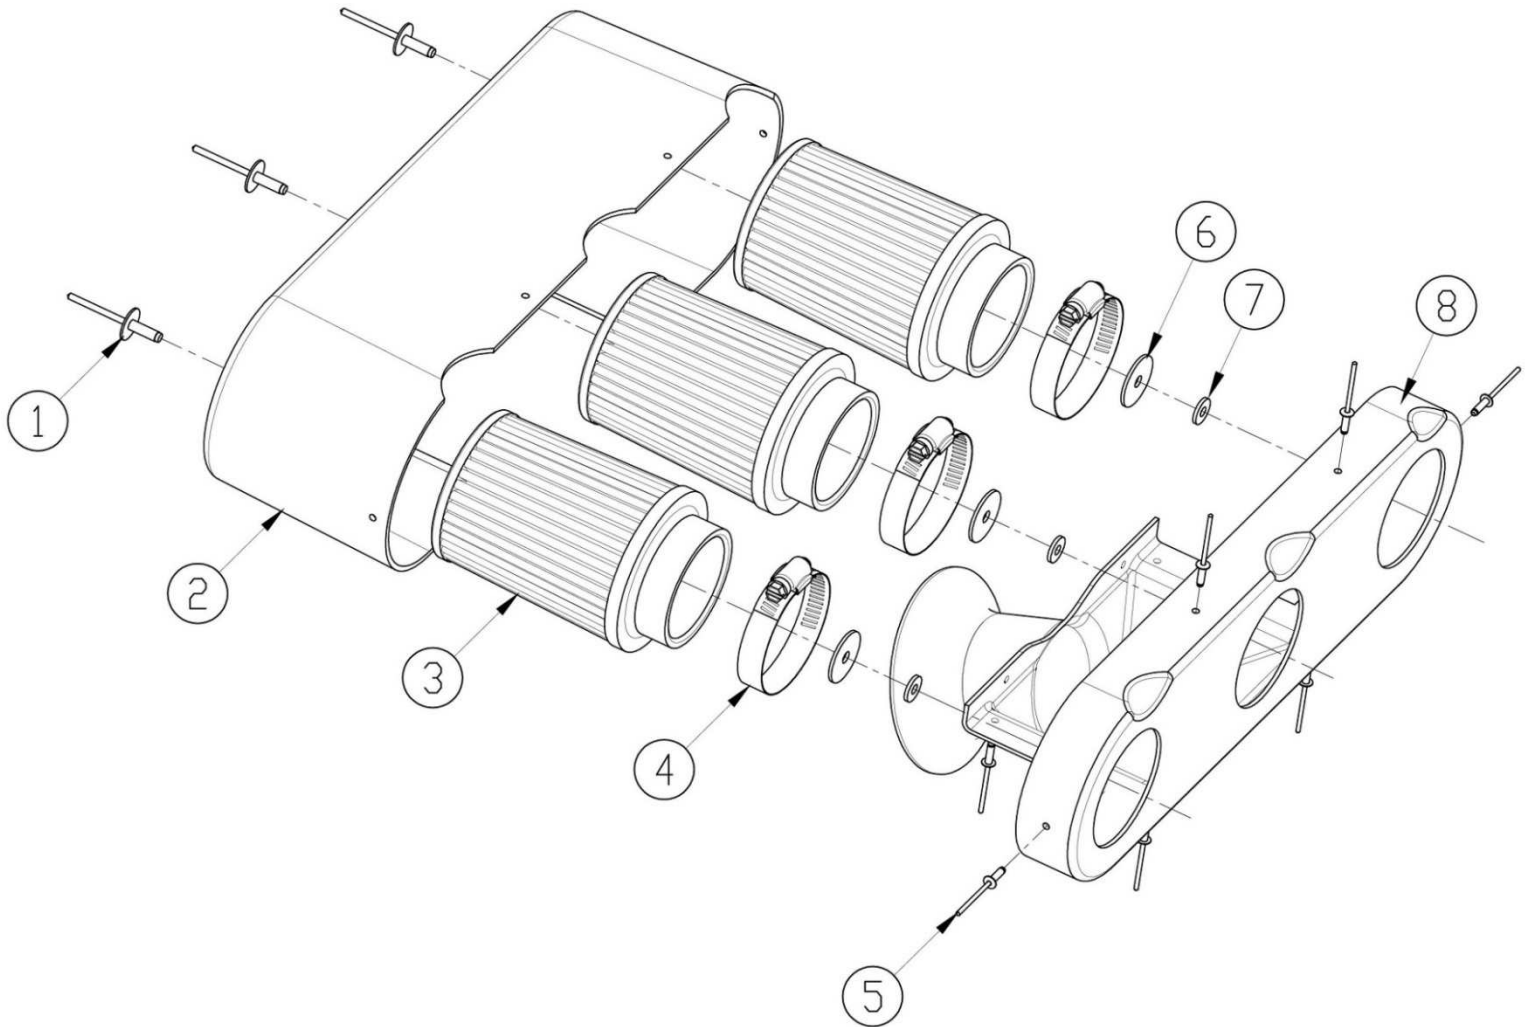

Hirth HT6 Air Box Assembly

Fig. No.	Qty	Designation	Neoteric Part #	Remark
1	3	Rivet	2156	
2	1	Fiberglass Air Box	5652	
3	3	Air Filter	6622	Includes item 4
4	3	Hose Clamp	2201	
5	10	Rivet	2058	
6	3	Large Washer	2516	
7	3	Small Washer	2352	
8	1	Air Collector	6913	
-	-	Polyurethane Sealant	2378	Not Shown
-	-	Sealed Air Box Assembly	6703	Includes item 1 - 8 as shown above *Entered Service in Late 2010 - Current
-	-	Unsealed Air Box (Old Style)	5653	Includes item 1, 2, 3, 4, 6, 7 *Used on Craft Produce Before Late 2010