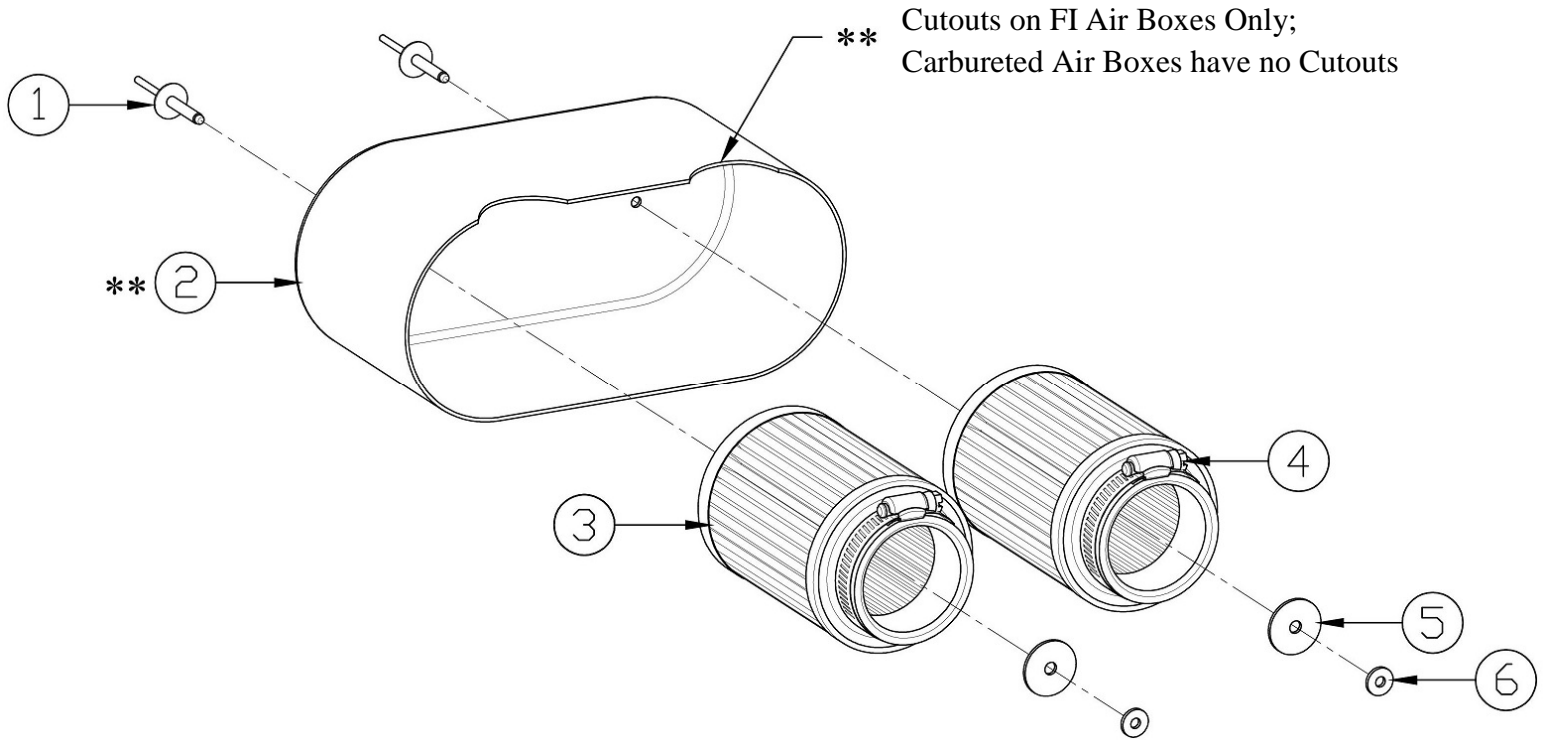

## Hirth HT4 Air Box Assembly

Fig. No.	Qty	Designation	Neoteric Part #	Remark
1	2	Rivet	<b>2156</b>	
2	1	Fiberglass Air Box, Carbureted	<b>5584</b>	
2	1	Fiberglass Air Box, FI	<b>7764</b>	
3	2	Air Filter	<b>6622</b>	Includes item 4
4	2	Hose Clamp	<b>2201</b>	
5	2	Large Washer	<b>2516</b>	
6	2	Small Washer	<b>2352</b>	
-	-	Air Box Assembly, Carbureted	<b>5583</b>	Includes item 1 - 6 as shown above
-	-	Air Box Assembly, FI	<b>7765</b>	Includes item 1 - 6 as shown above